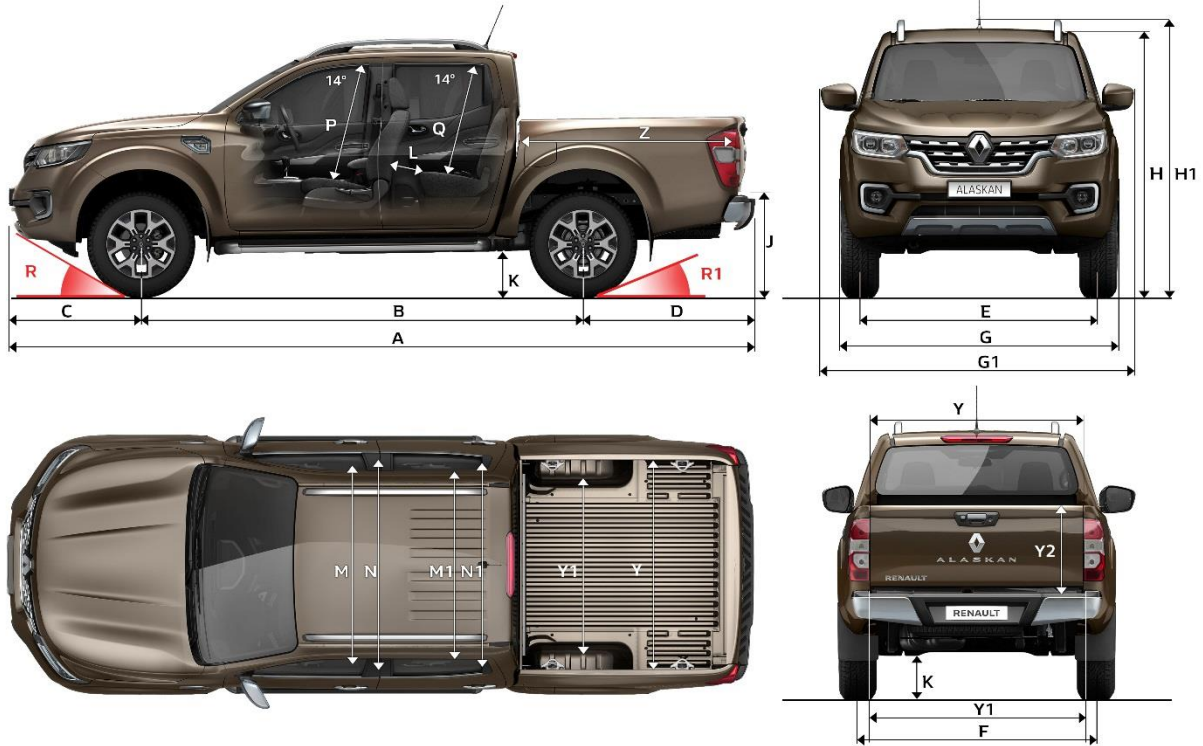

RENAULT
Passion for life

ALASKAN

Dimensions (mm)		
A	Overall length	5399 - 5332*
B	Wheelbase	3150
C	Front Overhang	939
D	Rear Overhang	1310 - 1245*
E	Front track	1570
F	Rear track	1570
G/G1	Overall width without / with outside mirrors	1850/ 2075
H	unladen height without roof rails	1810 - 1805*
H1	unladen height with roof rails	1841
J	Bed floor height from ground	805 / 815 - 805*
K	Ground clearance front / rear	223 / 232 - 219 / 237*
L	Knee room front / 2nd row	679 / 589
M	Front elbow width	1398
M1	Rear elbow width	1360
N	Front shoulder width	1450
N1	Rear shoulder width	1441
P	Front headroom (without sunroof)	110
Q	Rear headroom	80
Y	Bed inside width	1560
Y1	Width between wheel arches	1130
Y2	Bed depth	474
Z	Bed length	1578
R	Approach angle	29° / 30° - 30°*
R1	Departure angle	25° - 27°*
	Turning radius between kerbs (m) / walls (m)	6,2 / 6,6
	Bed surface in m ²	2,46
	Bed volume in m ³	1,17
	Torso angle	23°